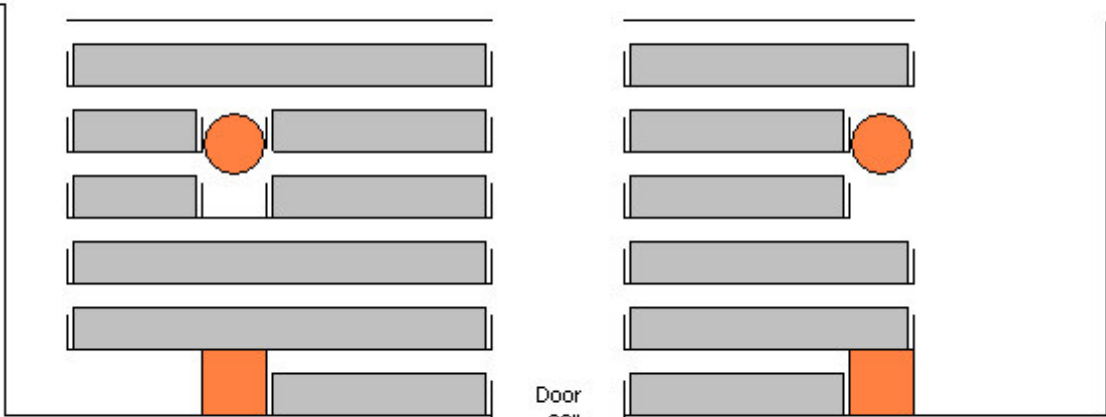

Door 47"

Door 58"

St Bartholomew's Church, Lostwithiel

Door 69"

Seating Plan revised 23 Aug 2005